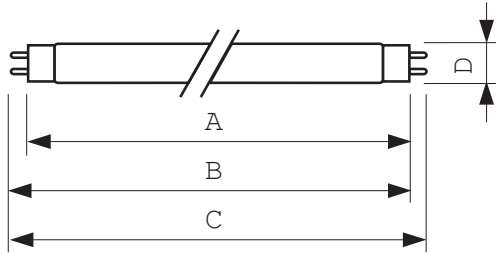

Dimensional drawing

TUV 36W SLV

Product	A (Max)	B (Min)	B (Max)	C (Max)	D (Max)
TUV TL-D 36W	1199.4	1204.1	1206.5	1213.6	28

G13