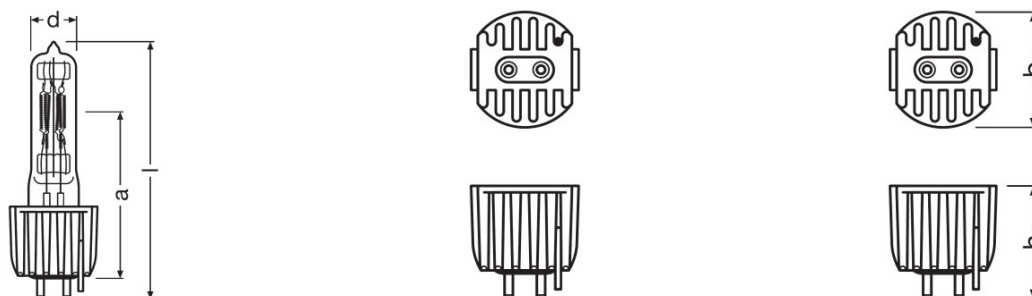

HPL 93729 LL 750 W 240 V

HPL | High-performance lamps

Product benefits

- Optimum use of the generated light in the spotlight

Product datasheet

Technical data

Electrical data

Nominal wattage	750.00 W
Nominal voltage	240 V

Photometrical data

Nominal luminous flux	15600 lm
Color temperature	3050 K

Dimensions & weight

Diameter	19.0 mm
Length	104.0 mm
Length with base excl. base pins/connection	104.00 mm
Light center length (LCL)	60.3 mm
Illuminated field	15.5*11.0 mm ² 1)

Logistical Data

Product code	Product description	Packaging unit (Pieces/Unit)	Dimensions (length x width x height)	Volume	Gross weight
4008321174468	HPL 93729 LL 750 W 240 V	Folding carton box 1	131 mm x 42 mm x 47 mm	0.26 dm ³	76.00 g
4008321174475	HPL 93729 LL 750 W 240 V	Shipping carton box 12	174 mm x 148 mm x 145 mm	3.73 dm ³	953.00 g